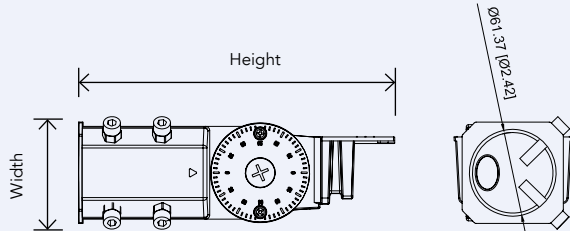

DIMENSIONS - MOUNTS AND BRACKETS

TRUNNION-G3

Width: 5.4" (138 mm)
 Height: 7.4" (188.9 mm)
 Length: 2.9" (73 mm)
 Weight: 3.5 lbs (1.6 kg)

STRAIGHT ARM

Width: 3.6" (90.5 mm)
 Height: 10" (253.6 mm)
 Length: 6.7" (169.4 mm)
 Weight: 3.5 lbs (1.6 kg)

SLIP FITTER

Width: 3.4" (85.5 mm)
 Height: 9.5" (241.1 mm)
 Length: 3.6" (90.5 mm)
 Weight: 2.9 lbs (1.3 kg)

DIMENSIONS - SHEILDS

R1, R2, R3, R4

Width: 12.3" (312.4 mm)
 Height: 3.8" (96.5 mm)
 Length: 8.3" (210.8 mm)
 Weight: 1.1 lbs (0.5 kg)

R5

Width: 15" (381 mm)
 Height: 5" (127 mm)
 Length: 12.3" (312.4 mm)
 Weight: 1.1 lbs (0.5 kg)

DIMENSIONS - LENSES

TYPE II

Width: 11" (279mm)
 Height: 0.4" (9.5mm)
 Length: 6.4" (162.6 mm)
 Weight: 0.41 lbs (0.18 kg)

DIMENSIONS - LENSES

TYPE IV

Width: 11" (279mm)
 Height: 0.4" (9.5mm)
 Length: 6.4" (162.6 mm)
 Weight: 0.48 lbs (0.19 kg)

TYPE V

Width: 11" (279mm)
 Height: 0.4" (9.5mm)
 Length: 6.4" (162.6 mm)
 Weight: 0.37 lbs (0.17 kg)