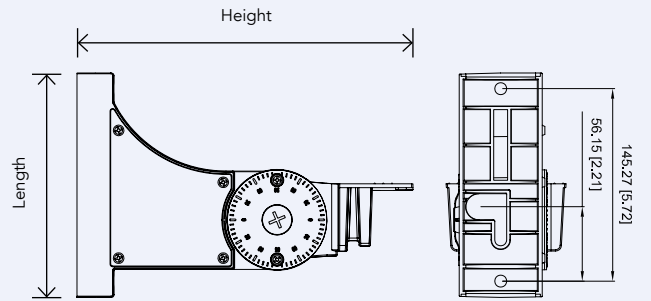

DIMENSIONS - MOUNTS AND BRACKETS

TRUNNION-G3

Width: 5.4" (138 mm)
 Height: 7.4" (188.9 mm)
 Length: 2.9" (73 mm)
 Weight: 3.5 lbs (1.6 kg)

STRAIGHT ARM

Width: 3.6" (90.5 mm)
 Height: 10" (253.6 mm)
 Length: 6.7" (169.4 mm)
 Weight: 3.5 lbs (1.6 kg)

SLIP FITTER

Width: 3.4" (85.5 mm)
 Height: 9.5" (241.1 mm)
 Length: 3.6" (90.5 mm)
 Weight: 2.9 lbs (1.3 kg)

DIMENSIONS - SHEILDS

R1, R2, R3, R4

Width: 12.3" (312.4 mm)
 Height: 3.8" (96.5 mm)
 Length: 8.3" (210.8 mm)
 Weight: 1.1 lbs (0.5 kg)

R5

Width: 15" (381 mm)
 Height: 5" (127 mm)
 Length: 12.3" (312.4 mm)
 Weight: 1.1 lbs (0.5 kg)

DIMENSIONS - LENSES

TYPE II

Width: 11" (279mm)
 Height: 0.4" (9.5mm)
 Length: 6.4" (162.6 mm)
 Weight: 0.41 lbs (0.18 kg)

DIMENSIONS - LENSES

TYPE IV

Width: 11" (279mm)
 Height: 0.4" (9.5mm)
 Length: 6.4" (162.6 mm)
 Weight: 0.48 lbs (0.19 kg)

TYPE V

Width: 11" (279mm)
 Height: 0.4" (9.5mm)
 Length: 6.4" (162.6 mm)
 Weight: 0.37 lbs (0.17 kg)