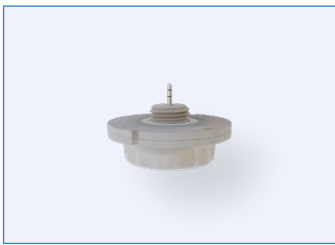

R72001
RENO-SENSOR-PC-S
Photocell Sensor