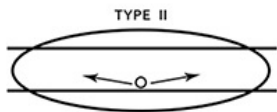

LENES DISTRIBUTION