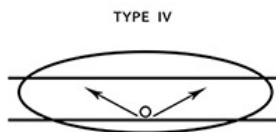

LENES DISTRIBUTION