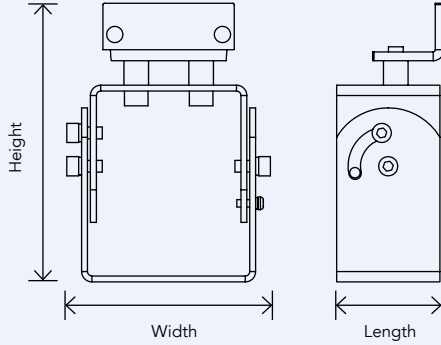

DIMENSIONS - MOUNTS AND BRACKETS

TRUNNION-G3

Width: 5.4" (138 mm)
Height: 7.4" (188.9 mm)
Length: 2.9" (73 mm)
Weight: 3.5 lbs (1.6 kg)