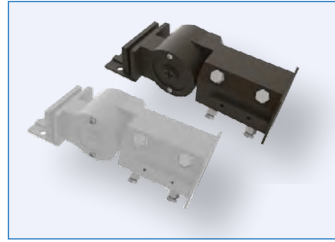

RENO SMART
NLC SYSTEM

STANDALONE
SENSOR OPTIONS

ACCESSORIES - TRUNNION-G3 / SLIP FITTER / STRAIGHT ARM

R59004
RENO-Trunnion-G3
R59014
RENO-Trunnion-G3-WH

R59005
RENO-Slip Fitter-G3
R59015
RENO-Slip Fitter-G3-WH

R59006
RENO-STRAIGHT ARM-G3
R59016
RENO-STRAIGHT ARM-G3-WH

Order#	Model	Description
R59005	RENO-Slip Fitter-G3	Slip Fitter for Shoebox Fixture
R59006	RENO-Straight Arm-G3	Straight Arm mount for Shoebox Fixture
R59004	RENO-Trunnion-G3	Trunnion/U Bracket for Shoebox Fixture
R59016	RENO-Straight Arm-G3-WH	Straight Arm For Shoebox Fixture
R59014	RENO-Trunnion-G3-WH	Trunnion/U Bracket for Shoebox Fixture
R59015	RENO-Slip Fitter-G3-WH	Slip Fitter for Shoebox Fixture

Slip Fitter Mount

Straight Arm Pole Mount

Trunnion Mount

ACCESSORIES - SHEILDS

R59010
RENO-SB-SHIELD-R1/R2/R3/R4
(100W, 150W, 240W)

R59011
RENO-SB-SHIELD-R5
(450W)

Order#	Model	Description
R59010	RENO-SB-SHIELD-R1/R2/R3/R4	Shoebox Shield For 100W/150W/240W
R59011	RENO-SB-SHIELD-R5	Shoebox Shield For 450W