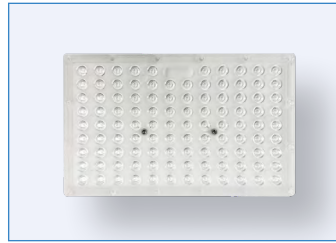

R59203
RENO-SB-TYPE-II-R3/R4/R5