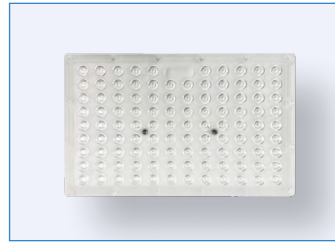

R59204
RENO-SB-TYPE-IV-R1/R2