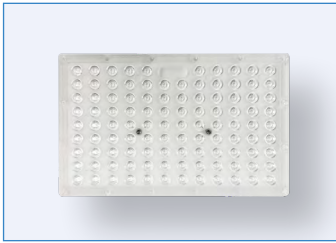

ACCESSORIES - LENSES

R59202
RENO-SB-TYPE-II-R1/R2