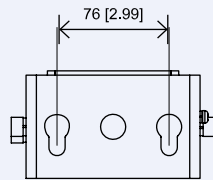

DIMENSIONS - MOUNTS AND BRACKETS

TRUNNION-G3

Width: 5.4" (138 mm)
 Height: 7.4" (188.9 mm)
 Length: 2.9" (73 mm)
 Weight: 3.5 lbs (1.6 kg)

STRAIGHT ARM

Width: 3.6" (90.5 mm)
 Height: 10" (253.6 mm)
 Length: 6.7" (169.4 mm)
 Weight: 3.5 lbs (1.6 kg)

SLIP FITTER

Width: 3.4" (85.5 mm)
 Height: 9.5" (241.1 mm)
 Length: 3.6" (90.5 mm)
 Weight: 2.9 lbs (1.3 kg)

DIMENSIONS - SHEILDS

R1, R2, R3, R4

Width: 12.3" (312.4 mm)
 Height: 3.8" (96.5 mm)
 Length: 8.3" (210.8 mm)
 Weight: 1.1 lbs (0.5 kg)

R5

Width: 15" (381 mm)
 Height: 5" (127 mm)
 Length: 12.3" (312.4 mm)
 Weight: 1.1 lbs (0.5 kg)

DIMENSIONS - LENSES

TYPE II

Width: 11" (279mm)
 Height: 0.4" (9.5mm)
 Length: 6.4" (162.6 mm)
 Weight: 0.41 lbs (0.18 kg)

DIMENSIONS - LENSES

TYPE IV

Width: 11" (279mm)
 Height: 0.4" (9.5mm)
 Length: 6.4" (162.6 mm)
 Weight: 0.48 lbs (0.19 kg)

TYPE V

Width: 11" (279mm)
 Height: 0.4" (9.5mm)
 Length: 6.4" (162.6 mm)
 Weight: 0.37 lbs (0.17 kg)