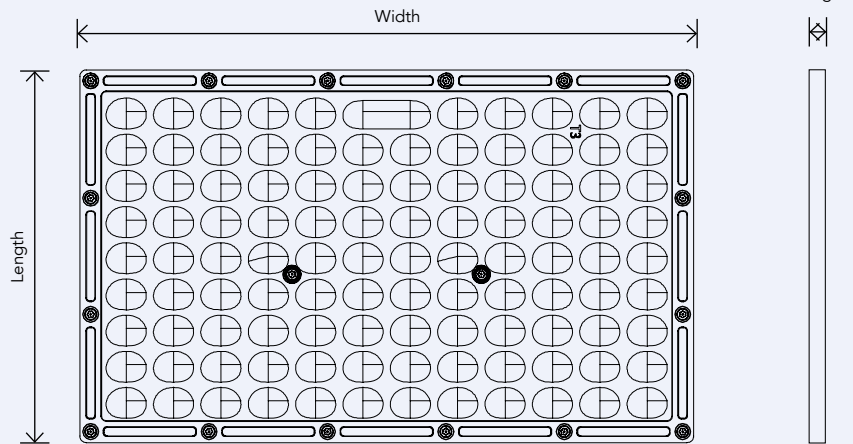

SLIP FITTER

Width: 3.4" (85.5 mm)
 Height: 9.5" (241.1 mm)
 Length: 3.6" (90.5 mm)
 Weight: 2.9 lbs (1.3 kg)

DIMENSIONS - SHEILDS

R1, R2, R3, R4

Width: 12.3" (312.4 mm)
 Height: 3.8" (96.5 mm)
 Length: 8.3" (210.8 mm)
 Weight: 1.1 lbs (0.5 kg)

R5

Width: 15" (381 mm)
 Height: 5" (127 mm)
 Length: 12.3" (312.4 mm)
 Weight: 1.1 lbs (0.5 kg)

DIMENSIONS - LENSES

TYPE II

Width: 11" (279mm)
 Height: 0.4" (9.5mm)
 Length: 6.4" (162.6 mm)
 Weight: 0.41 lbs (0.18 kg)

DIMENSIONS - LENSES

TYPE IV

Width: 11" (279mm)
 Height: 0.4" (9.5mm)
 Length: 6.4" (162.6 mm)
 Weight: 0.48 lbs (0.19 kg)

TYPE V

Width: 11" (279mm)
 Height: 0.4" (9.5mm)
 Length: 6.4" (162.6 mm)
 Weight: 0.37 lbs (0.17 kg)