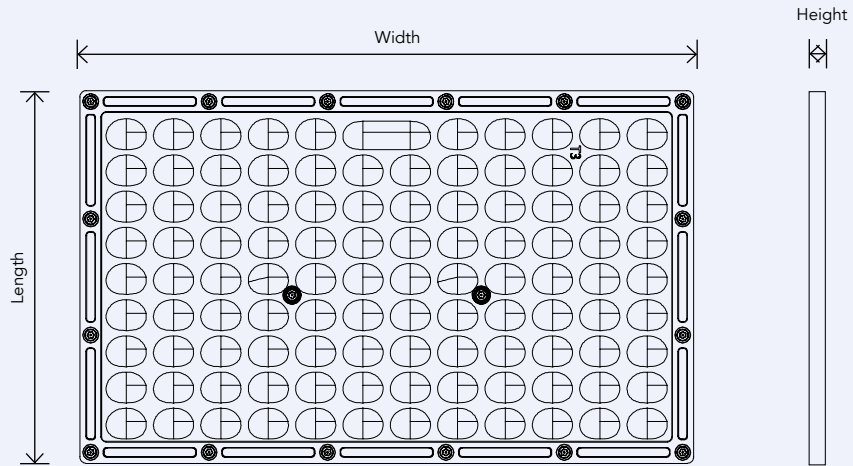

SLIP FITTER

Width: 3.4" (85.5 mm)
 Height: 9.5" (241.1 mm)
 Length: 3.6" (90.5 mm)
 Weight: 2.9 lbs (1.3 kg)

DIMENSIONS - SHEILDS

R1, R2, R3, R4

Width: 12.3" (312.4 mm)
 Height: 3.8" (96.5 mm)
 Length: 8.3" (210.8 mm)
 Weight: 1.1 lbs (0.5 kg)

R5

Width: 15" (381 mm)
 Height: 5" (127 mm)
 Length: 12.3" (312.4 mm)
 Weight: 1.1 lbs (0.5 kg)

DIMENSIONS - LENSES

TYPE II

Width: 11" (279mm)
 Height: 0.4" (9.5mm)
 Length: 6.4" (162.6 mm)
 Weight: 0.41 lbs (0.18 kg)

DIMENSIONS - LENSES

TYPE IV

Width: 11" (279mm)
 Height: 0.4" (9.5mm)
 Length: 6.4" (162.6 mm)
 Weight: 0.48 lbs (0.19 kg)

TYPE V

Width: 11" (279mm)
 Height: 0.4" (9.5mm)
 Length: 6.4" (162.6 mm)
 Weight: 0.37 lbs (0.17 kg)