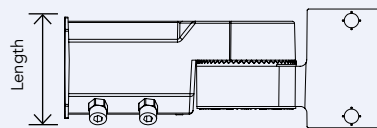

DIMENSIONS - MOUNTS AND BRACKETS

TRUNNION-G3

Width: 5.4" (138 mm)
 Height: 7.4" (188.9 mm)
 Length: 2.9" (73 mm)
 Weight: 3.5 lbs (1.6 kg)

STRAIGHT ARM

Width: 3.6" (90.5 mm)
 Height: 10" (253.6 mm)
 Length: 6.7" (169.4 mm)
 Weight: 3.5 lbs (1.6 kg)

SLIP FITTER

Width: 3.4" (85.5 mm)
 Height: 9.5" (241.1 mm)
 Length: 3.6" (90.5 mm)
 Weight: 2.9 lbs (1.3 kg)

DIMENSIONS - SHEILDS

R1, R2, R3, R4

Width: 12.3" (312.4 mm)
 Height: 3.8" (96.5 mm)
 Length: 8.3" (210.8 mm)
 Weight: 1.1 lbs (0.5 kg)

R5

Width: 15" (381 mm)
 Height: 5" (127 mm)
 Length: 12.3" (312.4 mm)
 Weight: 1.1 lbs (0.5 kg)

DIMENSIONS - LENSES

TYPE II

Width: 11" (279mm)
 Height: 0.4" (9.5mm)
 Length: 6.4" (162.6 mm)
 Weight: 0.41 lbs (0.18 kg)

DIMENSIONS - LENSES

TYPE IV

Width: 11" (279mm)
 Height: 0.4" (9.5mm)
 Length: 6.4" (162.6 mm)
 Weight: 0.48 lbs (0.19 kg)

TYPE V

Width: 11" (279mm)
 Height: 0.4" (9.5mm)
 Length: 6.4" (162.6 mm)
 Weight: 0.37 lbs (0.17 kg)