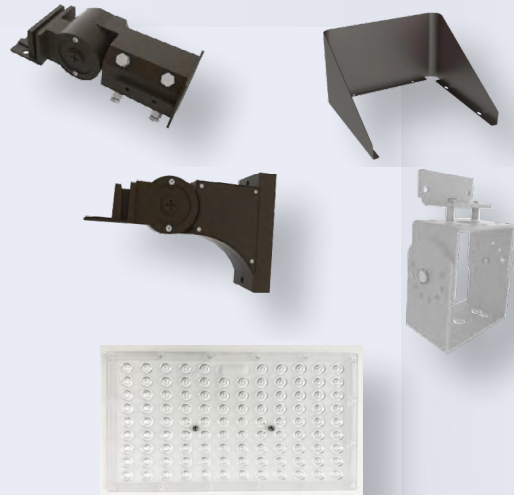

Date		Project	
Type		Part Number	

PRIME R ALL-IN-ONE PERFORMANCE LIGHTING

ARIES Series

Shoebbox Accessories

The ARIES Series Shoebbox accessories are designed for pole or wall-mounting with either an arm extension, slip fitter or trunnion mount. In addition, various lens types are available to control optics making these area lights suitable for roadways, parking lots, walkways, and more.

PRODUCT FEATURES

- Corrosion resistant aluminum exterior
- Black Powder-Coated Finish
- Custom colors available
- 1 year warranty

KEY SPECIFICATIONS

Mounting	Pole and Wall
Applications	Shoebbox fixtures

EMERGENCY
BACKUP READY

RENO SMART
NLC SYSTEM

STANDALONE
SENSOR OPTIONS

ACCESSORIES - TRUNNION-G3 / SLIP FITTER / STRAIGHT ARM

R59004
RENO-Trunnion-G3
R59014
RENO-Trunnion-G3-WH

R59005
RENO-Slip Fitter-G3
R59015
RENO-Slip Fitter-G3-WH

R59006
RENO-STRAIGHT ARM-G3
R59016
RENO-STRAIGHT ARM-G3-WH

Order#	Model	Description
R59005	RENO-Slip Fitter-G3	Slip Fitter for Shoebox Fixture
R59006	RENO-Straight Arm-G3	Straight Arm mount for Shoebox Fixture
R59004	RENO-Trunnion-G3	Trunnion/U Bracket for Shoebox Fixture
R59016	RENO-Straight Arm-G3-WH	Straight Arm For Shoebox Fixture
R59014	RENO-Trunnion-G3-WH	Trunnion/U Bracket for Shoebox Fixture
R59015	RENO-Slip Fitter-G3-WH	Slip Fitter for Shoebox Fixture