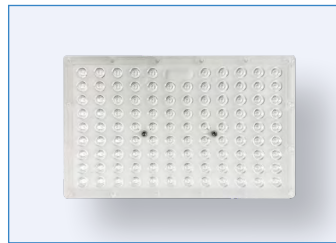

Slip Fitter Mount

Straight Arm Pole Mount

Trunnion Mount

ACCESSORIES - SHEILDS

R59010
RENO-SB-SHIELD-R1/R2/R3/R4
(100W, 150W, 240W)

R59011
RENO-SB-SHIELD-R5
(450W)

Order#	Model	Description
R59010	RENO-SB-SHIELD-R1/R2/R3/R4	Shoebox Shield For 100W/150W/240W
R59011	RENO-SB-SHIELD-R5	Shoebox Shield For 450W

ACCESSORIES - LENSES

R59202
RENO-SB-TYPE-II-R1/R2

R59203
RENO-SB-TYPE-II-R3/R4/R5

R59204
RENO-SB-TYPE-IV-R1/R2

R59205
RENO-SB-TYPE-IV-R3/R4/R5

R59206
RENO-SB-TYPE-V-R1/R2

R59207
RENO-SB-TYPE-V-R3/R4/R5

Order#	Model	Description
R59202	RENO-SB-TYPE-II-R1/R2	Type II distribution optics lens for R1/R2 Shoebox
R59203	RENO-SB-TYPE-II-R3/R4/R5	Type II distribution optics lens for R3/R4 Shoebox (2pcs)
R59204	RENO-SB-TYPE-IV-R1/R2	Type IV distribution Optics Lens for Shoe box
R59205	RENO-SB-TYPE-IV-R3/R4/R5	Type IV distribution optics lens for R3/R4 Shoebox (2pcs)
R59206	RENO-SB-TYPE-V-R1/R2	Type V distribution optics lens for Shoebox
R59207	RENO-SB-TYPE-V-R3/R4/R5	Type V distribution Lens for R3/R4 Shoebox (2pcs)