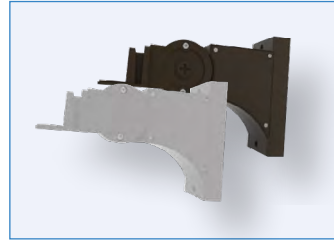

Date		Project	
Type		Part Number	

PRIME R ALL-IN-ONE PERFORMANCE LIGHTING

ARIES Series

Shoebbox Accessories

The ARIES Series Shoebbox accessories are designed for pole or wall-mounting with either an arm extension, slip fitter or trunnion mount. In addition, various lens types are available to control optics making these area lights suitable for roadways, parking lots, walkways, and more.

RENO SMART
NLC SYSTEM

STANDALONE
SENSOR OPTIONS

ACCESSORIES - TRUNNION-G3 / SLIP FITTER / STRAIGHT ARM

R59004
RENO-Trunnion-G3
R59014
RENO-Trunnion-G3-WH

R59005
RENO-Slip Fitter-G3
R59015
RENO-Slip Fitter-G3-WH

R59006
RENO-STRAIGHT ARM-G3
R59016
RENO-STRAIGHT ARM-G3-WH

Order#	Model	Description
R59005	RENO-Slip Fitter-G3	Slip Fitter for Shoebox Fixture
R59006	RENO-Straight Arm-G3	Straight Arm mount for Shoebox Fixture
R59004	RENO-Trunnion-G3	Trunnion/U Bracket for Shoebox Fixture
R59016	RENO-Straight Arm-G3-WH	Straight Arm For Shoebox Fixture
R59014	RENO-Trunnion-G3-WH	Trunnion/U Bracket for Shoebox Fixture
R59015	RENO-Slip Fitter-G3-WH	Slip Fitter for Shoebox Fixture

Slip Fitter Mount

Straight Arm Pole Mount

Trunnion Mount

ACCESSORIES - SHEILDS

R59010
RENO-SB-SHIELD-R1/R2/R3/R4
(100W, 150W, 240W)

R59011
RENO-SB-SHIELD-R5
(450W)

Order#	Model	Description
R59010	RENO-SB-SHIELD-R1/R2/R3/R4	Shoebox Shield For 100W/150W/240W
R59011	RENO-SB-SHIELD-R5	Shoebox Shield For 450W