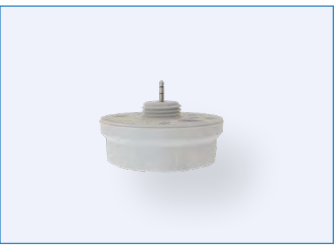

ACCESSORIES – STANDALONE SENSOR & REMOTES

R71002
RENO-SENSOR-MW-H
Bi-level dim sensor for linear
Highbays