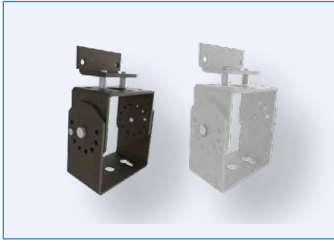

Date		Project	
Type		Part Number	

PRIME R ALL-IN-ONE PERFORMANCE LIGHTING

ARIES Series

Shoebbox Accessories

The ARIES Series Shoebbox accessories are designed for pole or wall-mounting with either an arm extension, slip fitter or trunnion mount. In addition, various lens types are available to control optics making these area lights suitable for roadways, parking lots, walkways, and more.

PRODUCT FEATURES

- Corrosion resistant aluminum exterior
- Black Powder-Coated Finish
- Custom colors available
- 1 year warranty

KEY SPECIFICATIONS

Mounting	Pole and Wall
Applications	Shoebbox fixtures

EMERGENCY
BACKUP READY

RENO SMART
NLC SYSTEM

STANDALONE
SENSOR OPTIONS

ACCESSORIES - TRUNNION-G3 / SLIP FITTER / STRAIGHT ARM

R59004
RENO-Trunnion-G3
R59014
RENO-Trunnion-G3-WH

R59005
RENO-Slip Fitter-G3
R59015
RENO-Slip Fitter-G3-WH

R59006
RENO-STRAIGHT ARM-G3
R59016
RENO-STRAIGHT ARM-G3-WH

Order#	Model	Description
R59005	RENO-Slip Fitter-G3	Slip Fitter for Shoebox Fixture
R59006	RENO-Straight Arm-G3	Straight Arm mount for Shoebox Fixture
R59004	RENO-Trunnion-G3	Trunnion/U Bracket for Shoebox Fixture
R59016	RENO-Straight Arm-G3-WH	Straight Arm For Shoebox Fixture
R59014	RENO-Trunnion-G3-WH	Trunnion/U Bracket for Shoebox Fixture
R59015	RENO-Slip Fitter-G3-WH	Slip Fitter for Shoebox Fixture