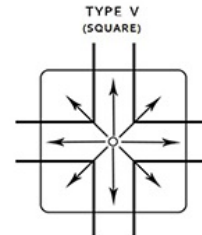

LENES DISTRIBUTION