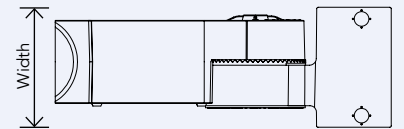

DIMENSIONS - MOUNTS AND BRACKETS

TRUNNION-G3

Width: 5.4" (138 mm)
 Height: 7.4" (188.9 mm)
 Length: 2.9" (73 mm)
 Weight: 3.5 lbs (1.6 kg)

STRAIGHT ARM

Width: 3.6" (90.5 mm)
 Height: 10" (253.6 mm)
 Length: 6.7" (169.4 mm)
 Weight: 3.5 lbs (1.6 kg)

SLIP FITTER

Width: 3.4" (85.5 mm)
 Height: 9.5" (241.1 mm)
 Length: 3.6" (90.5 mm)
 Weight: 2.9 lbs (1.3 kg)

DIMENSIONS - SHEILDS

R1, R2, R3, R4

Width: 12.3" (312.4 mm)
 Height: 3.8" (96.5 mm)
 Length: 8.3" (210.8 mm)
 Weight: 1.1 lbs (0.5 kg)

R5

Width: 15" (381 mm)
 Height: 5" (127 mm)
 Length: 12.3" (312.4 mm)
 Weight: 1.1 lbs (0.5 kg)

DIMENSIONS - LENSES

TYPE II

Width: 11" (279mm)
 Height: 0.4" (9.5mm)
 Length: 6.4" (162.6 mm)
 Weight: 0.41 lbs (0.18 kg)

DIMENSIONS - LENSES

TYPE IV

Width: 11" (279mm)
 Height: 0.4" (9.5mm)
 Length: 6.4" (162.6 mm)
 Weight: 0.48 lbs (0.19 kg)

TYPE V

Width: 11" (279mm)
 Height: 0.4" (9.5mm)
 Length: 6.4" (162.6 mm)
 Weight: 0.37 lbs (0.17 kg)