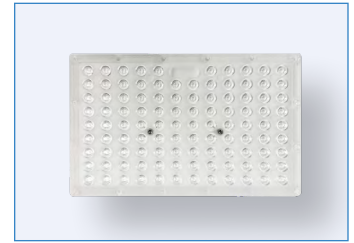

Slip Fitter Mount

Straight Arm Pole Mount

Trunnion Mount

ACCESSORIES - SHEILDS

R59010
RENO-SB-SHIELD-R1/R2/R3/R4
(100W, 150W, 240W)

R59011
RENO-SB-SHIELD-R5
(450W)

Order#	Model	Description
R59010	RENO-SB-SHIELD-R1/R2/R3/R4	Shoebox Shield For 100W/150W/240W
R59011	RENO-SB-SHIELD-R5	Shoebox Shield For 450W

ACCESSORIES - LENSES

R59202
RENO-SB-TYPE-II-R1/R2

R59203
RENO-SB-TYPE-II-R3/R4/R5

R59204
RENO-SB-TYPE-IV-R1/R2

R59205
RENO-SB-TYPE-IV-R3/R4/R5

R59206
RENO-SB-TYPE-V-R1/R2

R59207
RENO-SB-TYPE-V-R3/R4/R5

Order#	Model	Description
R59202	RENO-SB-TYPE-II-R1/R2	Type II distribution optics lens for R1/R2 Shoebox
R59203	RENO-SB-TYPE-II-R3/R4/R5	Type II distribution optics lens for R3/R4 Shoebox (2pcs)
R59204	RENO-SB-TYPE-IV-R1/R2	Type IV distribution Optics Lens for Shoe box
R59205	RENO-SB-TYPE-IV-R3/R4/R5	Type IV distribution optics lens for R3/R4 Shoebox (2pcs)
R59206	RENO-SB-TYPE-V-R1/R2	Type V distribution optics lens for Shoebox
R59207	RENO-SB-TYPE-V-R3/R4/R5	Type V distribution Lens for R3/R4 Shoebox (2pcs)