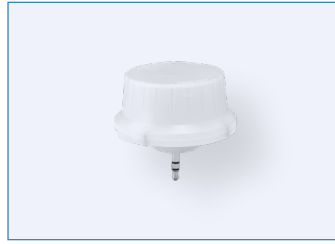

R75002
RENO-RS-JK-BMWM-12V
Bluetooth 3.5mm Jack
Microwave Sensor for RENO
Smart NLC System

Order#	Model	Description
R75001	RENO-RS-JK-BPDN-12V	Bluetooth 3.5mm Jack PIR Sensor for RENO Smart NLC System
R75002	RENO-RS-JK-BMWM-12V	Bluetooth 3.5mm Jack Microwave Sensor for RENO Smart NLC System