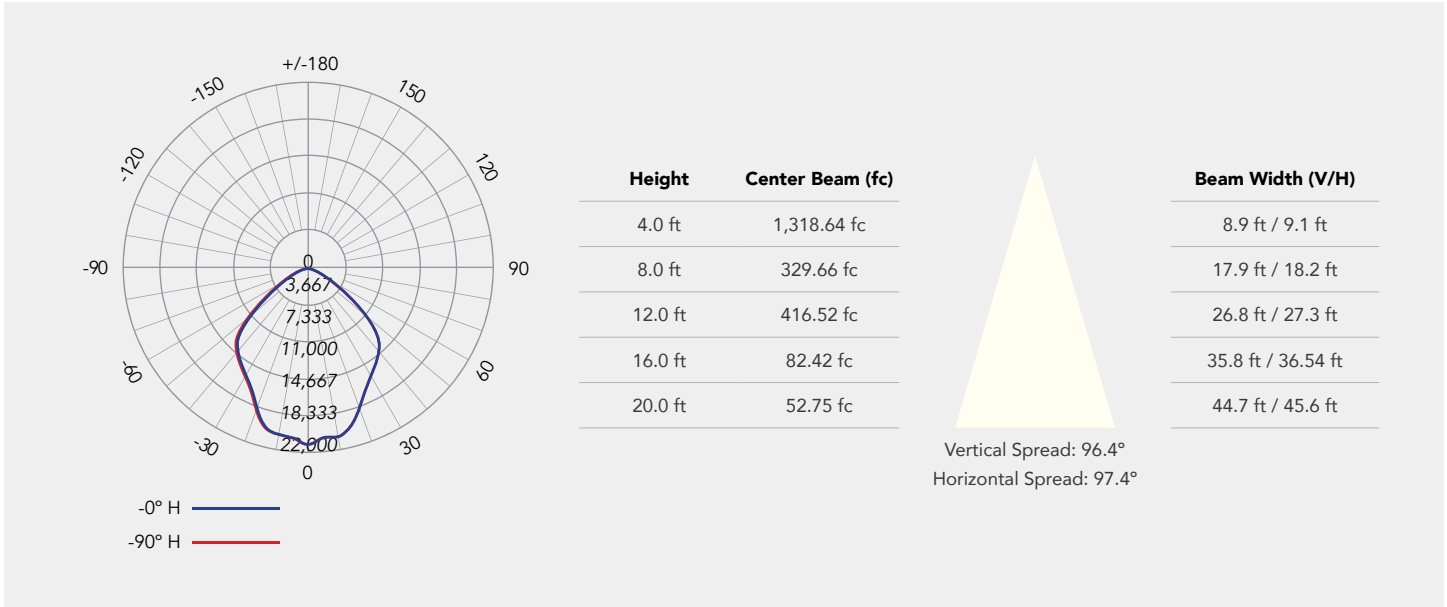

Photometrics R1

160W 5000K 90° Beam angle

Light Distribution (R34231, R34232)

Wattage	3500K				4000K				5000K			
	60°	90°	120°	Efficacy	60°	90°	120°	Efficacy	60°	90°	120°	Efficacy
80W	14,518 lm	15,142 lm	14,743 lm	189 lm/W	15,283 lm	15,816 lm	15,611 lm	197 lm/W	16,053 lm	16,053 lm	15,561 lm	200 lm/W
100W	17,484 lm	18,022 lm	17,709 lm	180 lm/W	18,341 lm	19,160 lm	18,875 lm	191 lm/W	19,372 lm	19,372 lm	18,670 lm	194 lm/W
120W	20,149 lm	21,041 lm	20,592 lm	175 lm/W	21,129 lm	22,462 lm	21,898 lm	187 lm/W	21,194 lm	22,570 lm	21,412 lm	188 lm/W
160W	24,326 lm	25,671 lm	24,671 lm	160 lm/W	26,084 lm	27,724 lm	26,867 lm	173 lm/W	25,803 lm	25,803 lm	27,883 lm	174 lm/W

Photometrics R2

250W 5000K 90° Beam angle

Light Distribution (R34233, R34234)

Wattage	3500K				4000K				5000K			
	60°	90°	120°	Efficacy	60°	90°	120°	Efficacy	60°	90°	120°	Efficacy
120W	22,032 lm	22,744 lm	27,737 lm	189 lm/W	23,006 lm	23,789 lm	23,639 lm	198 lm/W	22,784 lm	24,037 lm	23,502 lm	200 lm/W
160W	27,548 lm	28,640 lm	28,468 lm	179 lm/W	28,783 lm	30,101 lm	29,755 lm	188 lm/W	28,411 lm	30,275 lm	29,295 lm	189 lm/W
200W	33,512 lm	35,051 lm	34,690 lm	175 lm/W	35,220 lm	37,201 lm	36,501 lm	186 lm/W	34,717 lm	37,291 lm	35,565 lm	186 lm/W
250W	39,879 lm	42,033 lm	41,683 lm	168 lm/W	41,433 lm	43,998 lm	42,658 lm	175 lm/W	40,148 lm	43,768 lm	41,696 lm	175 lm/W