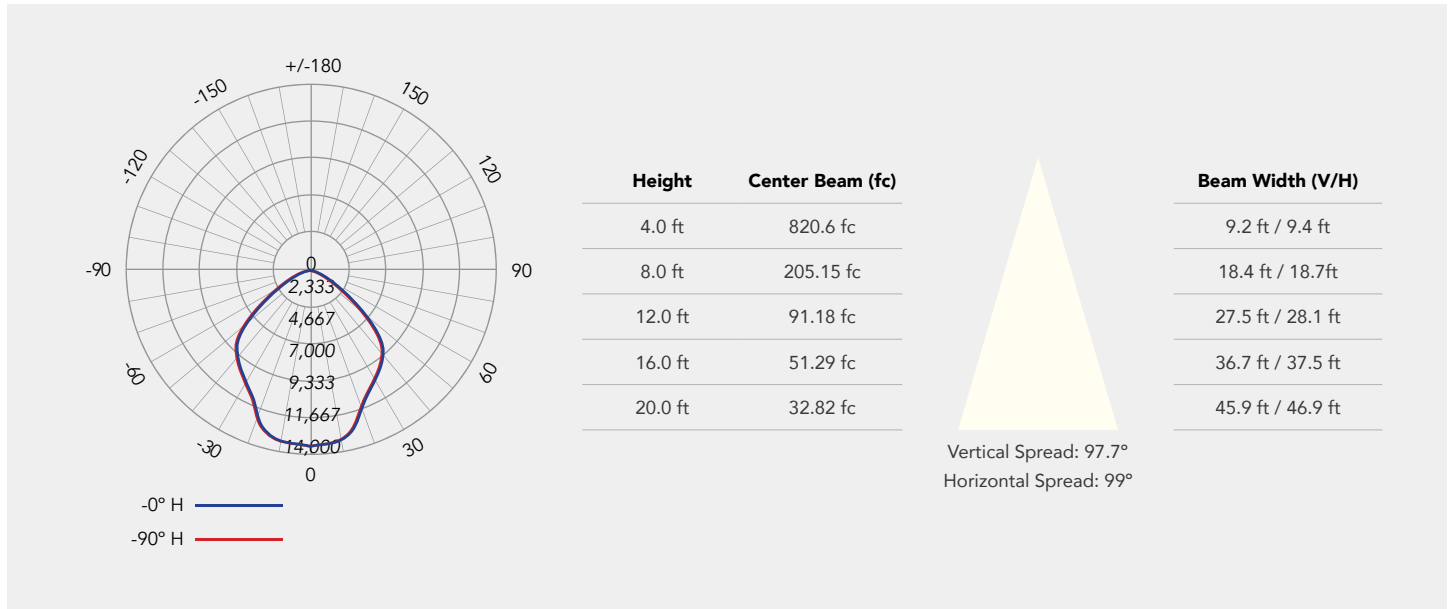

Photometrics R1

160W 5000K 90° Beam angle

Light Distribution (R34231, R34232)

Wattage	3500K				4000K				5000K			
	60°	90°	120°	Efficacy	60°	90°	120°	Efficacy	60°	90°	120°	Efficacy
80W	14,518 lm	15,142 lm	14,743 lm	189 lm/W	15,283 lm	15,816 lm	15,611 lm	197 lm/W	16,053 lm	16,053 lm	15,561 lm	200 lm/W
100W	17,484 lm	18,022 lm	17,709 lm	180 lm/W	18,341 lm	19,160 lm	18,875 lm	191 lm/W	19,372 lm	19,372 lm	18,670 lm	194 lm/W
120W	20,149 lm	21,041 lm	20,592 lm	175 lm/W	21,129 lm	22,462 lm	21,898 lm	187 lm/W	21,194 lm	22,570 lm	21,412 lm	188 lm/W
160W	24,326 lm	25,671 lm	24,671 lm	160 lm/W	26,084 lm	27,724 lm	26,867 lm	173 lm/W	25,803 lm	25,803 lm	27,883 lm	174 lm/W

Photometrics R2

250W 5000K 90° Beam angle

Light Distribution (R34233, R34234)

Wattage	3500K				4000K				5000K			
	60°	90°	120°	Efficacy	60°	90°	120°	Efficacy	60°	90°	120°	Efficacy
120W	22,032 lm	22,744 lm	27,737 lm	189 lm/W	23,006 lm	23,789 lm	23,639 lm	198 lm/W	22,784 lm	24,037 lm	23,502 lm	200 lm/W
160W	27,548 lm	28,640 lm	28,468 lm	179 lm/W	28,783 lm	30,101 lm	29,755 lm	188 lm/W	28,411 lm	30,275 lm	29,295 lm	189 lm/W
200W	33,512 lm	35,051 lm	34,690 lm	175 lm/W	35,220 lm	37,201 lm	36,501 lm	186 lm/W	34,717 lm	37,291 lm	35,565 lm	186 lm/W
250W	39,879 lm	42,033 lm	41,683 lm	168 lm/W	41,433 lm	43,998 lm	42,658 lm	175 lm/W	40,148 lm	43,768 lm	41,696 lm	175 lm/W