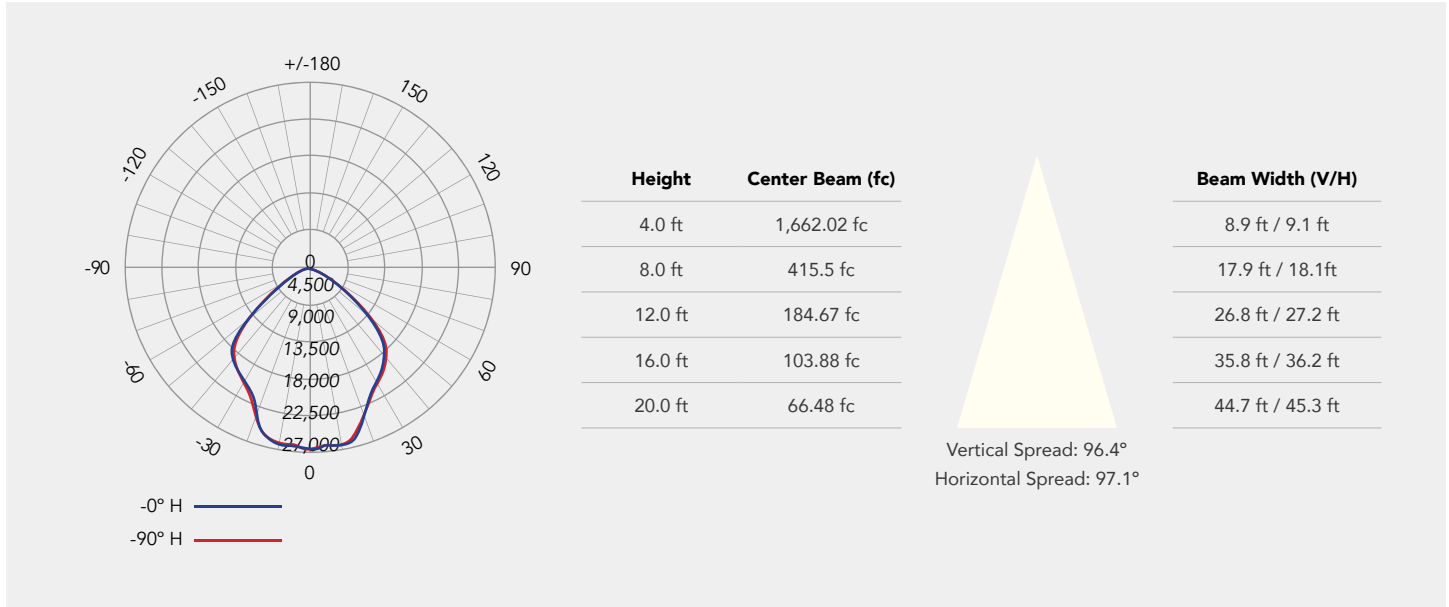

Photometrics R3

320W 5000K 90° Beam angle

Light Distribution (R34235)

Wattage	3500K				4000K				5000K			
	60°	90°	120°	Efficacy	60°	90°	120°	Efficacy	60°	90°	120°	Efficacy
250W	40,131 lm	41,257 lm	41,419 lm	165 lm/W	41,530 lm	43,867 lm	42,995 lm	175 lm/W	42,740 lm	46,166 lm	44,210 lm	184 lm/W
280W	44,278 lm	45,829 lm	45,766 lm	164 lm/W	45,724 lm	48,656 lm	47,308 lm	174 lm/W	46,857 lm	50,972 lm	48,444 lm	182 lm/W
300W	46,861 lm	48,732 lm	48,575 lm	162 lm/W	48,059 lm	51,553 lm	50,027 lm	172 lm/W	49,535 lm	53,800 lm	50,973 lm	179 lm/W
320W	48,912 lm	50,814 lm	50,655 lm	159 lm/W	50,704 lm	53,860 lm	52,286 lm	168 lm/W	51,471 lm	56,039 lm	53,223 lm	175 lm/W