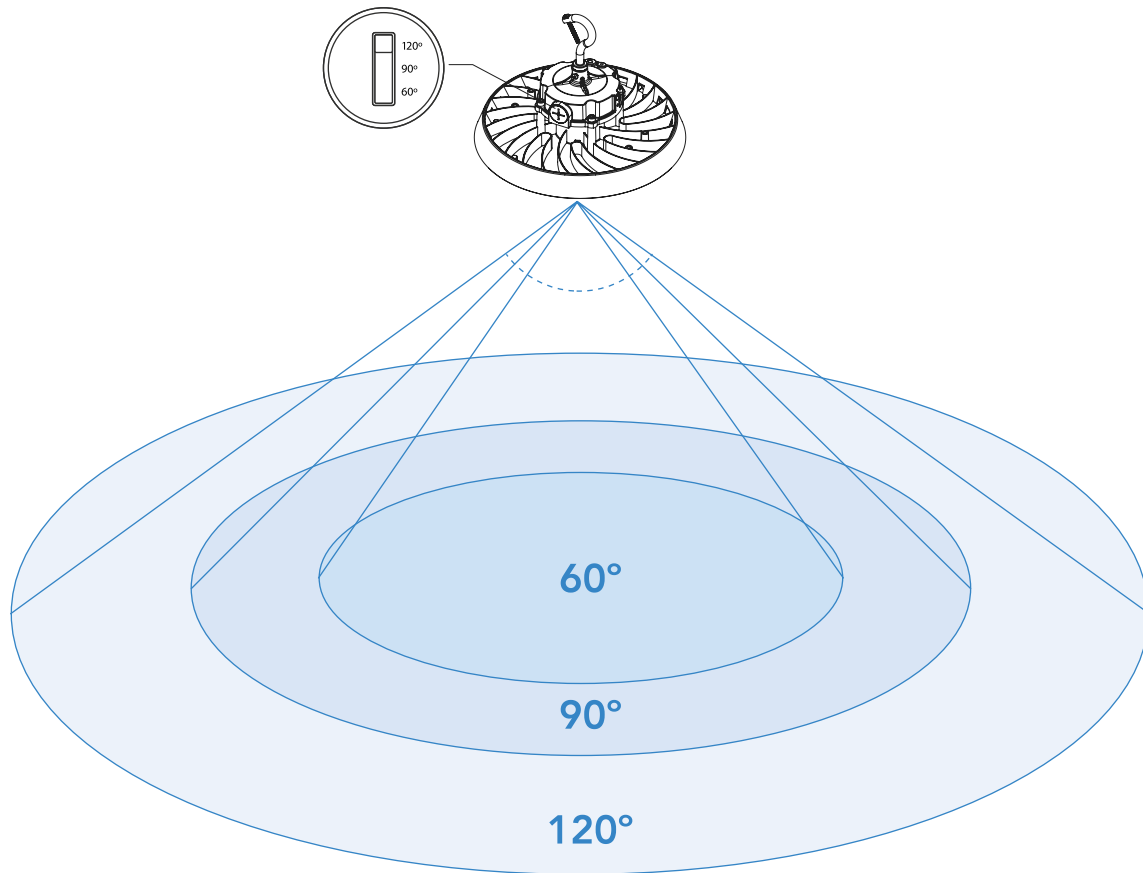

Specifications

Order#	Model#	Voltage	Wattage	Lumens	CCT	Efficacy
R34231	RENO-HBU-160W-DV-MCCT-ABA-R1-BK	120-347V	80/100/120/160W	Up to 28,000 lm	35/40/5000K	Up to 180lm/W
R34232	RENO-HBU-160W-DV-MCCT-ABA-R1-WH	120-347V	80/100/120/160W	Up to 28,000 lm	35/40/5000K	Up to 180lm/W
R34233	RENO-HBU-250W-DV-MCCT-ABA-R2-BK	120-347V	120/160/200/250W	Up to 43,750 lm	35/40/5000K	Up to 180lm/W
R34234	RENO-HBU-250W-DV-MCCT-ABA-R2-WH	120-347V	120/160/200/250W	Up to 43,750 lm	35/40/5000K	Up to 180lm/W
R34235	RENO-HBU-320W-DV-MCCT-ABA-R3-BK	120-347V	250/280/300/320W	Up to 56,000 lm	35/40/5000K	Up to 180lm/W

Photometrics R1

160W 5000K 90° Beam angle

Light Distribution (R34231, R34232)

Wattage	3500K				4000K				5000K			
	60°	90°	120°	Efficacy	60°	90°	120°	Efficacy	60°	90°	120°	Efficacy
80W	14,518 lm	15,142 lm	14,743 lm	189 lm/W	15,283 lm	15,816 lm	15,611 lm	197 lm/W	16,053 lm	16,053 lm	15,561 lm	200 lm/W
100W	17,484 lm	18,022 lm	17,709 lm	180 lm/W	18,341 lm	19,160 lm	18,875 lm	191 lm/W	19,372 lm	19,372 lm	18,670 lm	194 lm/W
120W	20,149 lm	21,041 lm	20,592 lm	175 lm/W	21,129 lm	22,462 lm	21,898 lm	187 lm/W	21,194 lm	22,570 lm	21,412 lm	188 lm/W
160W	24,326 lm	25,671 lm	24,671 lm	160 lm/W	26,084 lm	27,724 lm	26,867 lm	173 lm/W	25,803 lm	25,803 lm	27,883 lm	174 lm/W