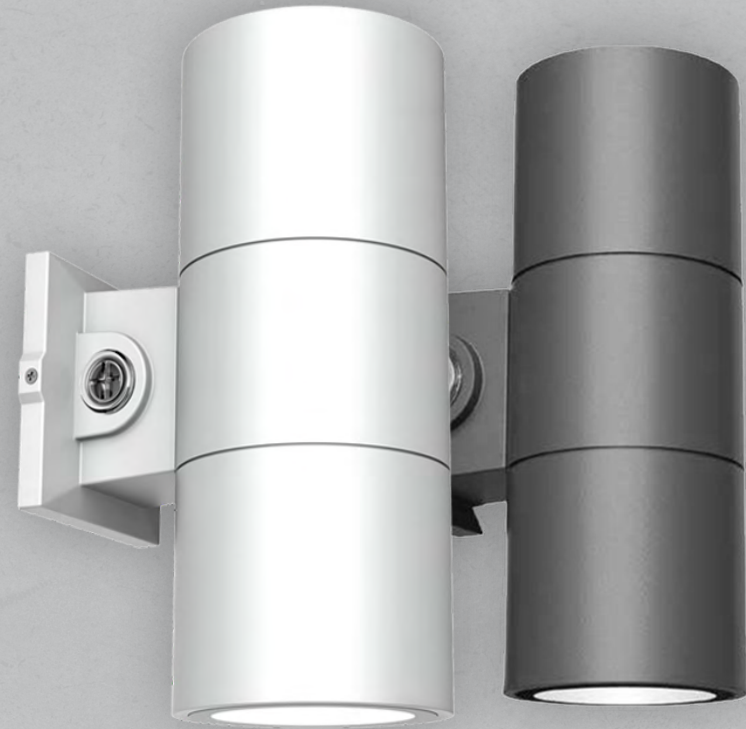

Fusion Series

Interchangeable Optics
(15°, 25°)

Easy Configuration
(up, down, up & down)

Built in DC
Photocell sensor

Order#	Model Number	Diameter	Wattge	Voltage	Lumens	CCT	Finish
R51220	RENO-CWS-MW-DV-MCCT-4	4.0"	12/16/20W	120-347V	up to 2,100 lm	30/40/5000K	Black
R51223	RENO-CWS-MW-DV-MCCT-4-WH	4.0"	12/16/20W	120-347V	up to 2,100 lm	30/40/5000K	White
R51221	RENO-CWS-MW-DV-MCCT-6	6.0"	22/29/35W	120-347V	up to 3,675 lm	30/40/5000K	Black
R51224	RENO-CWS-MW-DV-MCCT-6-WH	6.0"	22/29/35W	120-347V	up to 3,675 lm	30/40/5000K	White