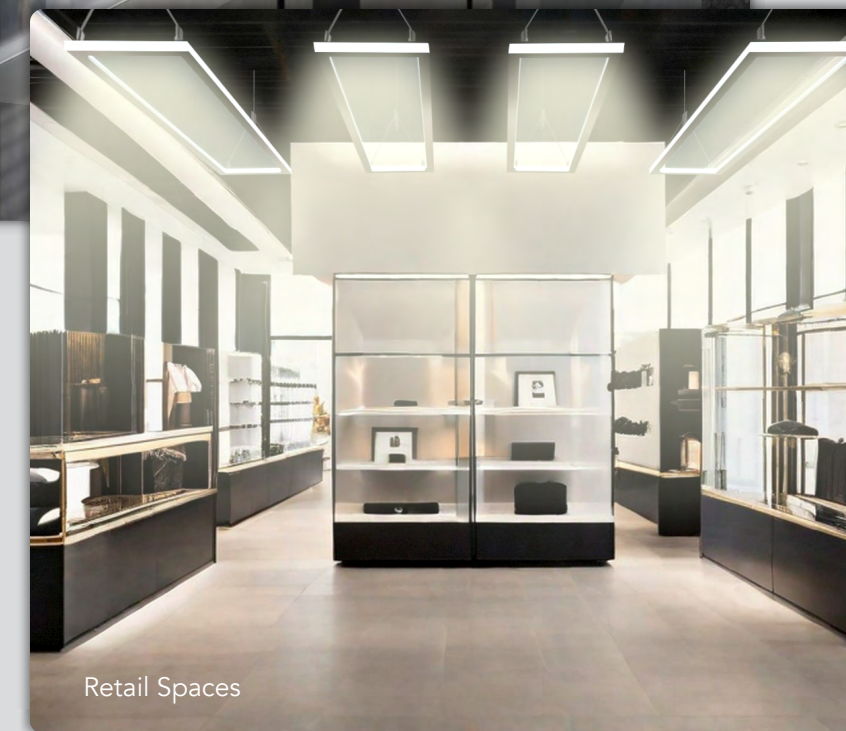

Lucid Series

Ambient Bi-Directional Luminaries

Refined Light Inspired Spaces

The Lucid Bi-Directional Luminaire is an ultra-slim, contemporary luminaire designed for performance. It provides seamless, dot-free upward and downward illumination with a 50/50 direct-indirect distribution. Its translucent lens creates an elegant, diffused glow resembling natural daylight that brings warmth to any environment.

Even Light Elevated Spaces

Bi-directional light distribution delivers a clean,
modern aesthetic with balanced illumination

Achieve a balanced glow that enhances the any space. Bi-directional lighting softens harsh edges, reduces ceiling glare, and adds depth to open interiors.

Soft Light. Bold Impact.

Office Spaces

Restaurants

Lobbies

Designed for modern, design-forward interiors, the Lucid Bi-Directional Luminaire is more than lighting—it's a statement. Ideal for offices, retail, restaurants, and collaborative spaces, it elevates aesthetics while delivering high lumen output and visual comfort.