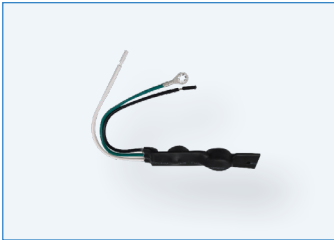

SPECIFICATIONS

Order#	Model	Wattage	Voltage	Lumens	Efficacy	CCT	Finish
R51024	RENO-WP-MW-DV-R1	30W/40W/50W	120-347V	4,050/5,400/6,750lm	135lm/W	30K/40K/50K	Black
R51025	RENO-WP-MW-DV-R2	45W/60W/75W	120-347V	6,075/8,100/10,125lm	135lm/W	30K/40K/50K	Black
R51026	RENO-WP-MW-DV-R3	72W/96W/120W	120-347V	9,720/12,960/16,200lm	135lm/W	30K/40K/50K	Black
R51029	RENO-WP-MW-DV-R2-WH	45W/60W/75W	120-347V	6,075/8,100/10,125lm	135lm/W	30K/40K/50K	White

DLC CERTIFICATION

Order#	Model	Application	DLC Standard	DLC Premium
R51024	RENO-WP-MW-DV-R1	Outdoor Non-Cutoff and Semi-Cutoff Wall-Mounted Area Luminaires	–	S-X6N82F
R51025	RENO-WP-MW-DV-R2	Outdoor Non-Cutoff and Semi-Cutoff Wall-Mounted Area Luminaires	–	S-NIOL7B
R51026	RENO-WP-MW-DV-R3	Outdoor Non-Cutoff and Semi-Cutoff Wall-Mounted Area Luminaires	–	S-ZVGF0R
R51029	RENO-WP-MW-DV-R2-WH	Outdoor Non-Cutoff and Semi-Cutoff Wall-Mounted Area Luminaires	–	S-NIOL7B

ACCESSORIES

R59009
RENO-WP-SP
10KA Surge Protector