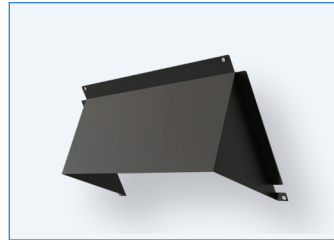

Date		Project	
Type		Part Number	

PRIME R ALL-IN-ONE PERFORMANCE LIGHTING

OPS Series

Traditional Wall Pack

The OPS Series PRIME LED Traditional Wall Pack uses industry-leading LED chips and drivers to deliver a quality, energy saving lighting solution. It is also designed for an easy install, directly fitting onto existing electrical boxes, making it the contractor's choice when replacing older high pressure sodium and metal halide wall packs.

ACCESSORIES

R59009
RENO-WP-SP
10KA Surge Protector

R59007
RENO-WALL-PACK-WIRE-GUARD
Wall Pack Wire Guard

R59008
RENO-WP-SHIELD
Wall Pack Shield

Order#	Model	Description
R59009	RENO-WP-SP	10KA Surge Protector
R59007	RENO-WALL-PACK-WIRE-GUARD	Wall Pack Wire Guard (R1&R2&R3)
R59008	RENO-WP-SHIELD	Wall Pack Shield (Can be painted to match white)