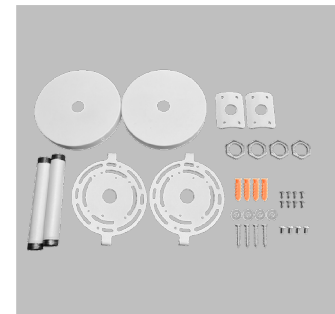

Product Features

- Aluminum Housing with Powder-Coated Finish
- Modern White or Matte Black finish
- Frosted Polycarbonate Lens creates a even light distribution
- Surface Mount clips and screws included
- Linear connector for row-mounting included
- Suspension and Wall Mounting kits sold separately
- 1.5kVA Surge Protection
- Class II driver, with 0-10V
- Higher efficacy, up to 146 lm/W
- IP20 Damp Location Rated
- Operating Temperature: -4°F to +104°F (-20°C to +40°C)
- Rated lifetime L70: >100,000 hours
- 10 Year Limited Warranty

4ft Upper Luminous Module

R39531

RENO-RALS4-UP

Order #	Model #	Description
R39531	RENO-RALS4-UP	4ft Upper Luminous Module

Dimensions

Rail 4FT

Model	Length	Width	Height	Weight
R33411	47.2 1198 mm	3.39" 86 mm	3.25" 900 mm	6.6 lbs (3 kg)

Mounting Options

Surface Mounting

Wall Mounting

Suspension Mounting

Accessories – Mounting

Suspension Kit
R39532
RENO-RALS4-UP

Suspension Kit
R39533
RENO-RALS-CANOPY-BK

Wall Mount Kit
R39534
RENO-RALS-WMB-WH

Wall Mount Kit
R39535
RENO-RALS-WMB-BK

Order #	Model #	Description
R39532	RENO-RALS-CANOPY-WH	10ft Suspension Kit White Finish
R39533	RENO-RALS-CANOPY-BK	10ft Suspension Kit Black Finish
R39534	RENO-RALS-WMB-WH	Wall Mounting Kit White Finish
R39535	RENO-RALS-WMB-BK	Wall Mounting Kit Black Finish