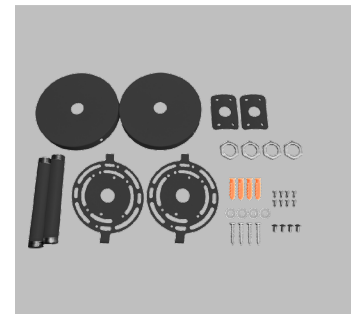

Product Features

- Aluminum Housing with Powder-Coated Finish
- Modern White or Matte Black finish
- Frosted Polycarbonate Lens creates a even light distribution
- Surface Mount clips and screws included
- Linear connector for row-mounting included
- Suspension and Wall Mounting kits sold separately
- 1.5kVA Surge Protection
- Class II driver, with 0-10V
- Higher efficacy, up to 146 lm/W
- IP20 Damp Location Rated
- Operating Temperature: -4°F to +104°F (-20°C to +40°C)
- Rated lifetime L70: >100,000 hours
- 10 Year Limited Warranty

Specifications

Voltage	120-347V AC
Selectable Wattages	20/30/40W
Length	4FT
Power Factor	>0.9
Selectable CCT	30/35/40/5000K
CRI	>80
Lumens	Up to 5,483 lm
Efficacy	Up to 125 lm/W
Beam Angle	120°
Dimming	0-10V
Mounting	Surface (Included), Suspension, Wall

4ft Upper Luminous Module

R39531

RENO-RALS4-UP

Order #	Model #	Description
R39531	RENO-RALS4-UP	4ft Upper Luminous Module

Dimensions

Rail 4FT

Model	Length	Width	Height	Weight
R33411	47.2 1198 mm	3.39" 86 mm	3.25" 900 mm	6.6 lbs (3 kg)

Mounting Options

Surface Mounting

Wall Mounting

Suspension Mounting

Accessories – Mounting

Suspension Kit
R39532
RENO-RALS4-UP

Suspension Kit
R39533
RENO-RALS-CANOPY-BK

Wall Mount Kit
R39534
RENO-RALS-WMB-WH