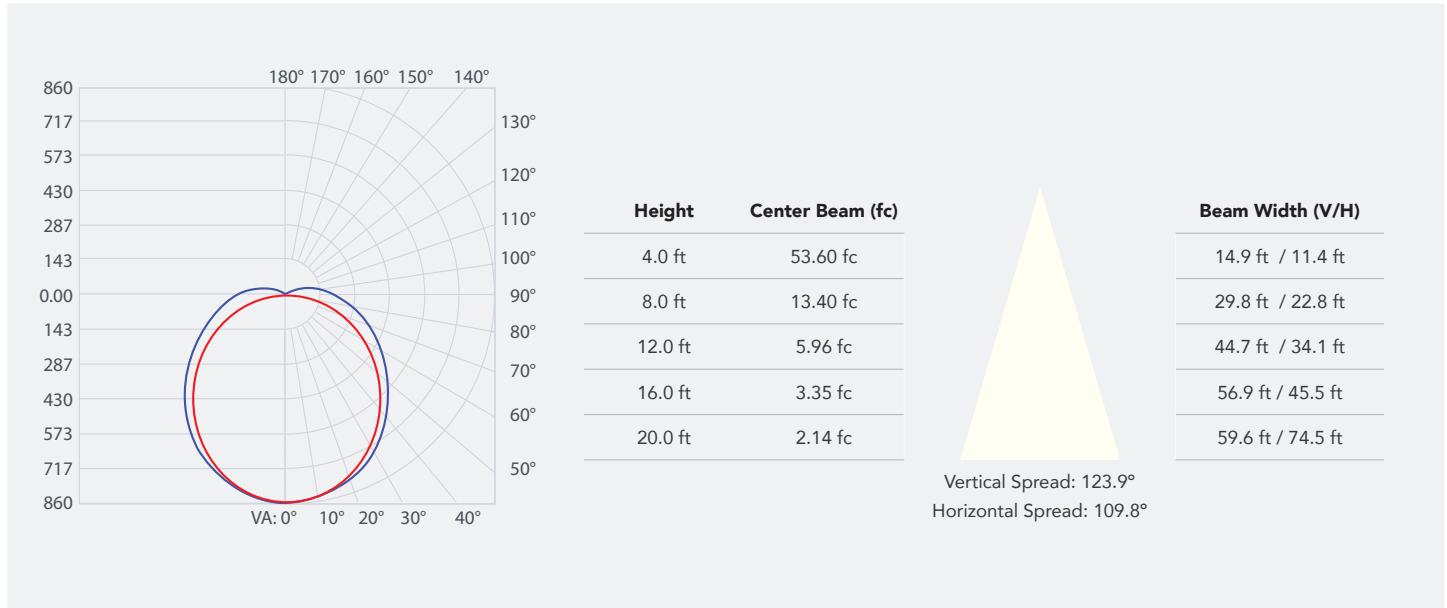

Photometrics

LUMINOUS INTENSITY DISTRIBUTION (20W 4K) Polar Candela