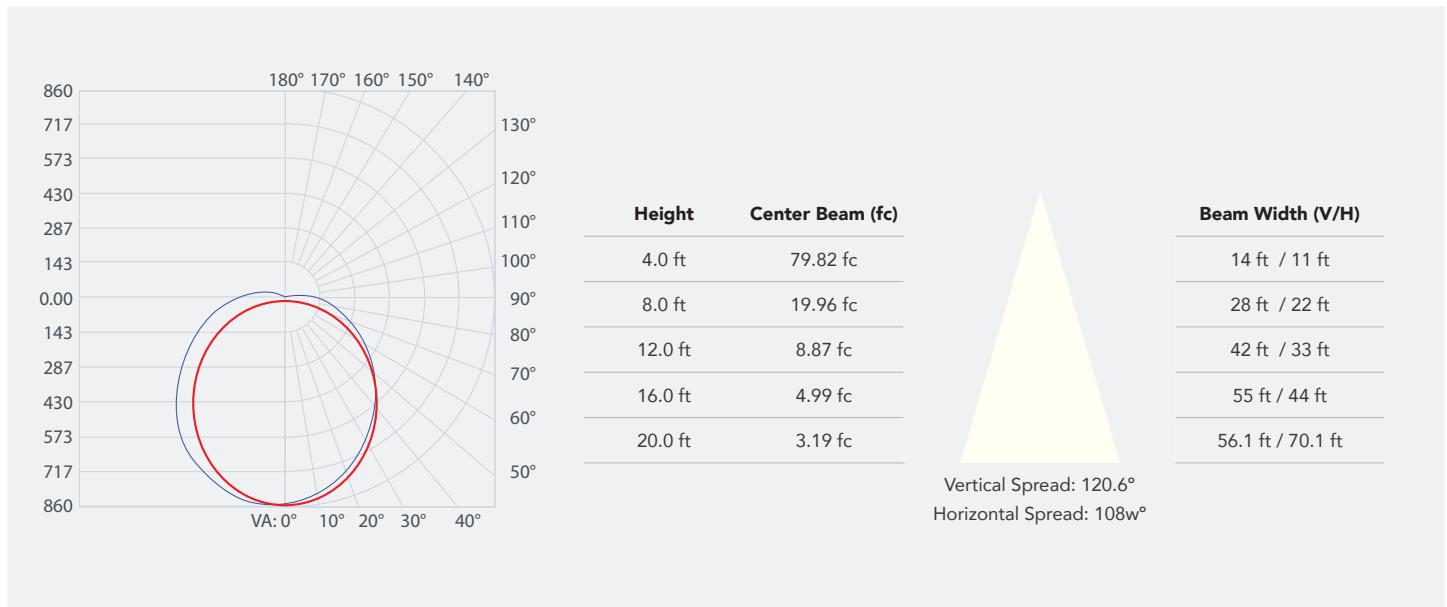

Specifications

Voltage	120-347V AC
Selectable Wattages	20/30/40W
Length	4FT
Power Factor	>0.9
Selectable CCT	30/35/40/5000K
CRI	>80
Lumens	Up to 5,483 lm
Efficacy	Up to 125 lm/W
Beam Angle	120°
Dimming	0-10V
Mounting	Surface (Included), Suspension, Wall

Specifications - Rail Series

	R33411 RENO-RALS4-DV-MW-MCCT-WH – White			R33412 RENO-RALS4-DV-MW-MCCT-BK – Black		
	20W	30W	40W	20W	30W	40W
3000K	139 lm/W	4,125 lm	5,148 lm	2,780 lm	4,125 lm	5,148 lm
	2,780 lm	138 lm/W	129 lm/W	139 lm/W	138 lm/W	129 lm/W
3500K	2,821 lm	4,241 lm	5,225 lm	2,821 lm	4,241 lm	5,225 lm
	141 lm/W	141 lm/W	131 lm/W	141 lm/W	141 lm/W	131 lm/W
4000K	2,865 lm	4,189 lm	5,322 lm	2,865 lm	4,189 lm	5,322 lm
	143 lm/W	140 lm/W	133 lm/W	143 lm/W	140 lm/W	133 lm/W
5000K	2,924 lm	4,389 lm	5,483 lm	2,924 lm	4,389 lm	5,483 lm
	146 lm/W	146 lm/W	137 lm/W	146 lm/W	146 lm/W	137 lm/W

Photometrics

LUMINOUS INTENSITY DISTRIBUTION (20W 4K) Polar Candela

LUMINOUS INTENSITY DISTRIBUTION (30W 4K) Polar Candela

LUMINOUS INTENSITY DISTRIBUTION (40W 4K) Polar Candela

Accessories

Upper Luminous Module

4ft Upper Luminous Module

R39531

RENO-RALS4-UP

Order #	Model #	Description
R39531	RENO-RALS4-UP	4ft Upper Luminous Module

Dimensions

Rail 4FT

Model	Length	Width	Height	Weight
R33411	47.2 1198 mm	3.39" 86 mm	3.25" 900 mm	6.6 lbs (3 kg)