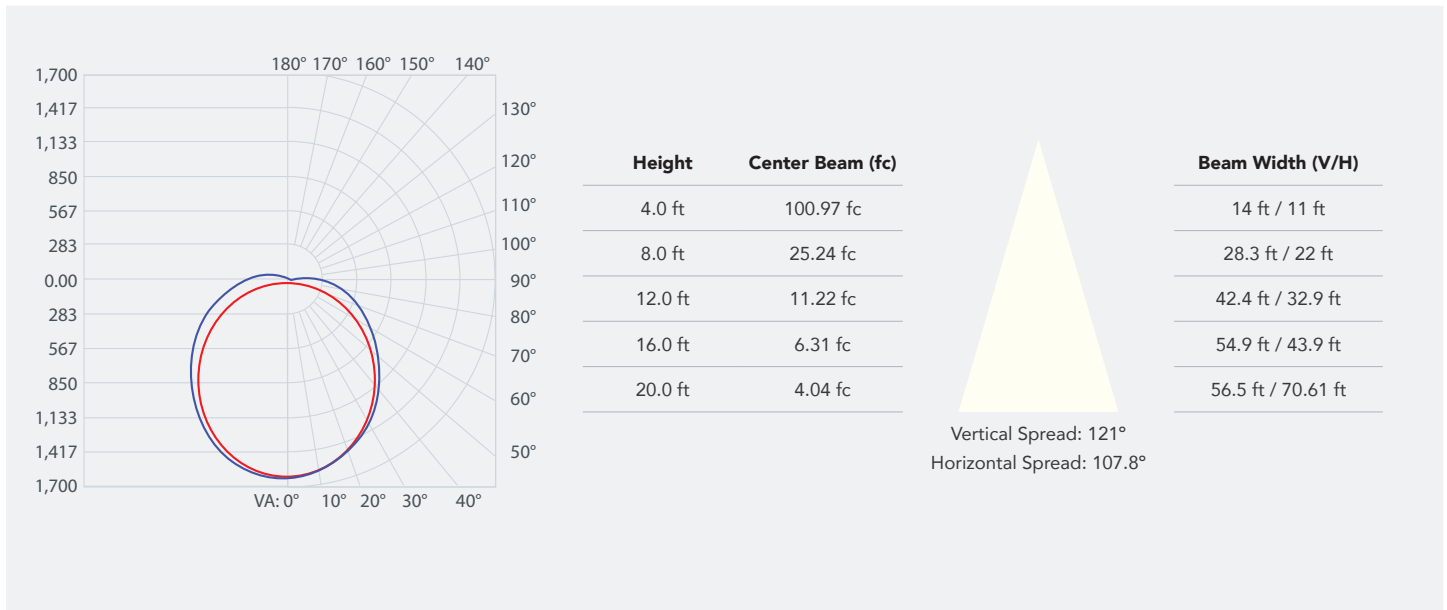

Specifications

Voltage	120-347V AC
Selectable Wattages	20/30/40W
Length	4FT
Power Factor	>0.9
Selectable CCT	30/35/40/5000K
CRI	>80
Lumens	Up to 5,483 lm
Efficacy	Up to 125 lm/W
Beam Angle	120°
Dimming	0-10V
Mounting	Surface (Included), Suspension, Wall

Specifications - Rail Series

	R33411 RENO-RALS4-DV-MW-MCCT-WH – White			R33412 RENO-RALS4-DV-MW-MCCT-BK – Black		
	20W	30W	40W	20W	30W	40W
3000K	139 lm/W	4,125 lm	5,148 lm	2,780 lm	4,125 lm	5,148 lm
	2,780 lm	138 lm/W	129 lm/W	139 lm/W	138 lm/W	129 lm/W
3500K	2,821 lm	4,241 lm	5,225 lm	2,821 lm	4,241 lm	5,225 lm
	141 lm/W	141 lm/W	131 lm/W	141 lm/W	141 lm/W	131 lm/W
4000K	2,865 lm	4,189 lm	5,322 lm	2,865 lm	4,189 lm	5,322 lm
	143 lm/W	140 lm/W	133 lm/W	143 lm/W	140 lm/W	133 lm/W
5000K	2,924 lm	4,389 lm	5,483 lm	2,924 lm	4,389 lm	5,483 lm
	146 lm/W	146 lm/W	137 lm/W	146 lm/W	146 lm/W	137 lm/W

Photometrics

LUMINOUS INTENSITY DISTRIBUTION (20W 4K) Polar Candela

LUMINOUS INTENSITY DISTRIBUTION (30W 4K) Polar Candela

LUMINOUS INTENSITY DISTRIBUTION (40W 4K) Polar Candela

Accessories

Upper Luminous Module

4ft Upper Luminous Module

R39531

RENO-RALS4-UP

Order #	Model #	Description
R39531	RENO-RALS4-UP	4ft Upper Luminous Module

Dimensions

Rail 4FT

Model	Length	Width	Height	Weight
R33411	47.2 1198 mm	3.39" 86 mm	3.25" 900 mm	6.6 lbs (3 kg)