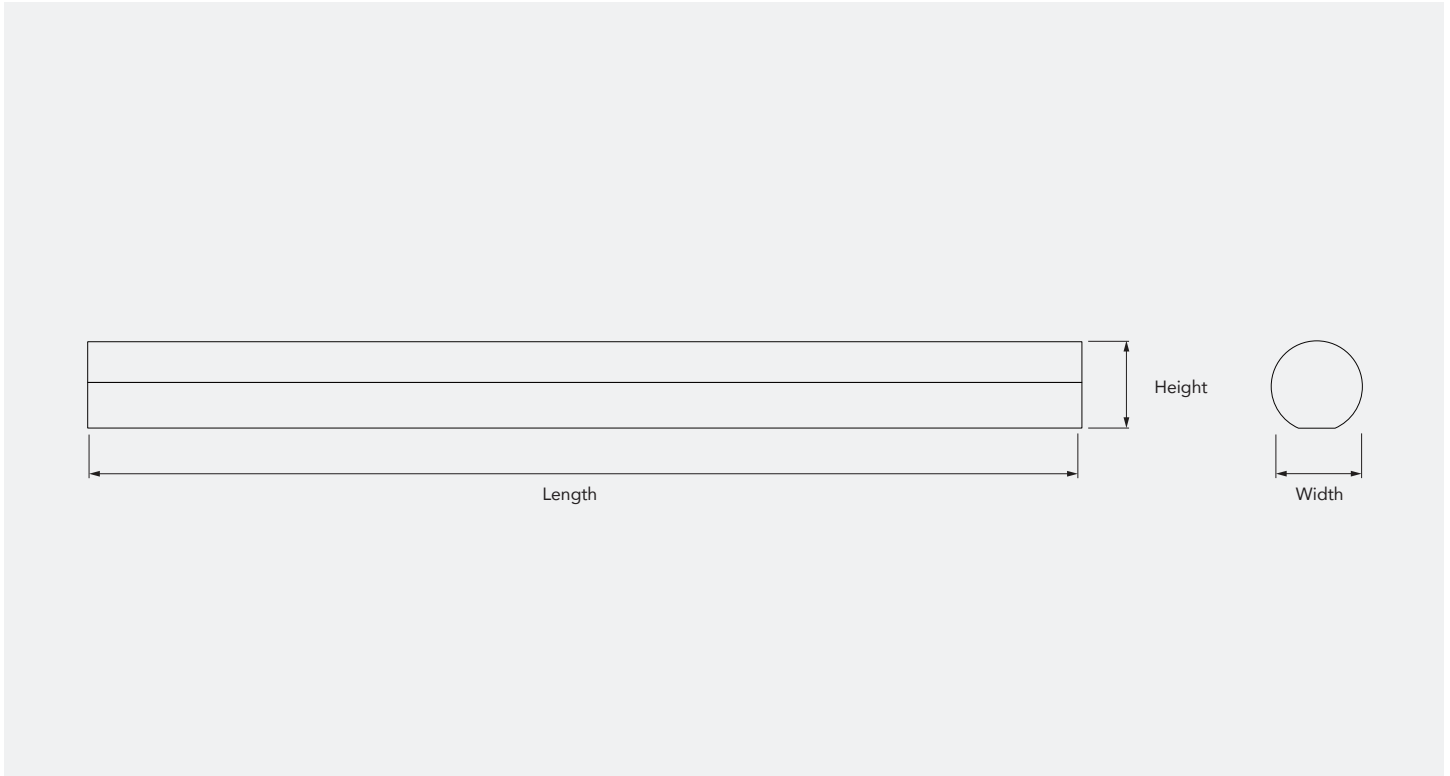

4ft Upper Luminous Module

R39531

RENO-RALS4-UP

Order #	Model #	Description
R39531	RENO-RALS4-UP	4ft Upper Luminous Module

Dimensions

Rail 4FT

Model	Length	Width	Height	Weight
R33411	47.2 1198 mm	3.39" 86 mm	3.25" 900 mm	6.6 lbs (3 kg)